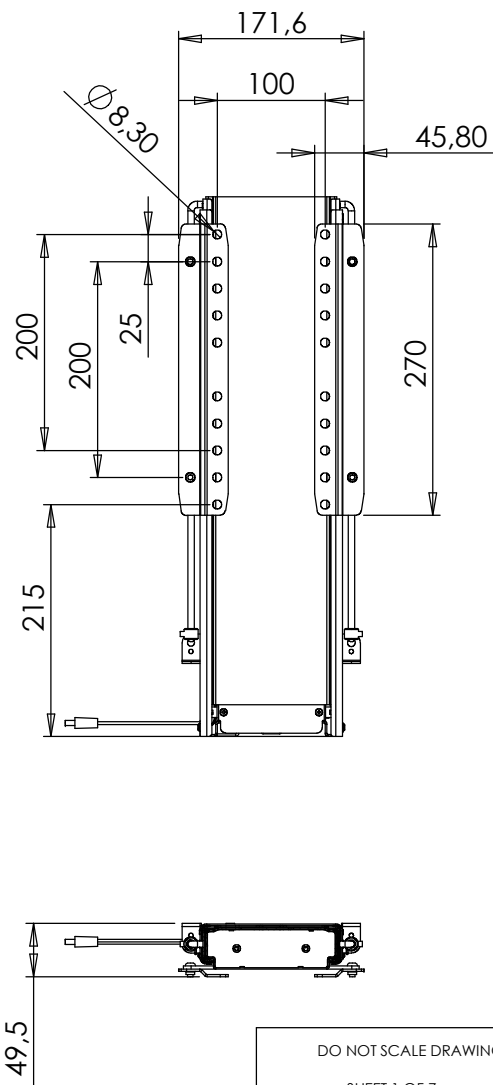

TS600

TS600 / MB600
(VESA 100x100, 100x200)

TS600 / MB600
(VESA 200x200)

DO NOT SCALE DRAWING SHEET 1 OF 7		WEIGHT:		 VENSET A/S Nygade 63 - 6900 Skjern - Denmark www.venset.com	
UNLESS OTHERWISE SPECIFIED: DIMENSIONS ARE IN MILLIMETERS TOLERANCES: LINEAR: According to ANGULAR: DIN 7168-m		NAME	DATE		
		DRAWN	jo	11-06-2013	
PROPRIETARY AND CONFIDENTIAL THE INFORMATION CONTAINED IN THIS DRAWING IS THE SOLE PROPERTY OF VENSET A/S. ANY REPRODUCTION IN PART OR AS A WHOLE WITHOUT THE WRITTEN PERMISSION OF VENSET A/S IS PROHIBITED.		CHECKED		TITLE: TS600 / MB600 main measures	
		Processes:			
		REMARKS:		DWG NO. 133040	
				REVISION 2	