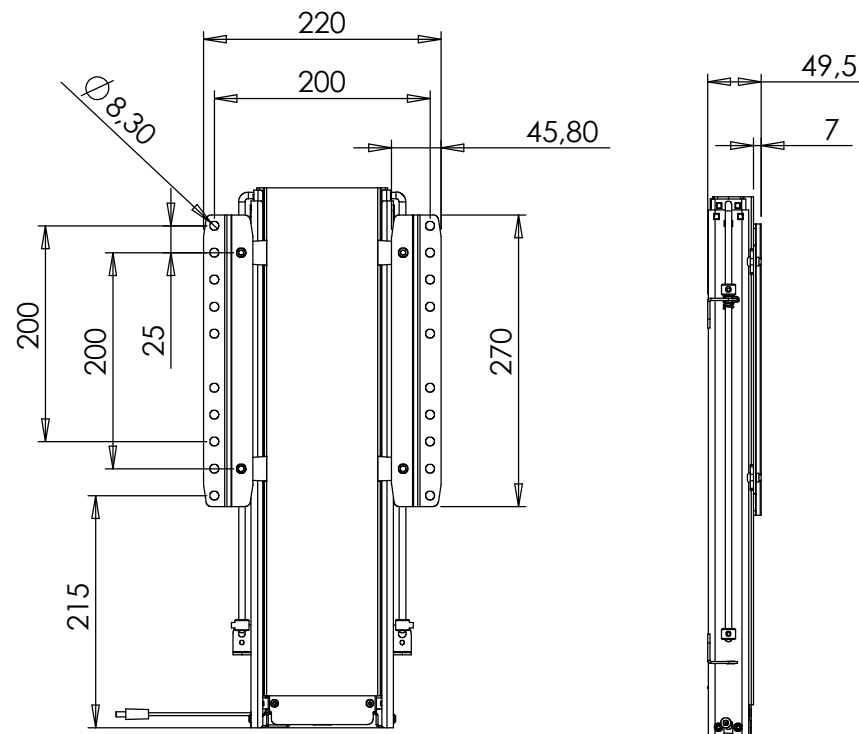

TS600

TS600 / MB600
(VESA 100x100, 100x200)

TS600 / MB600
(VESA 200x200)

DO NOT SCALE DRAWING SHEET 1 OF 7		WEIGHT:		 VENSET A/S Nygade 63 - 6900 Skjern - Denmark www.venset.com	
UNLESS OTHERWISE SPECIFIED: DIMENSIONS ARE IN MILLIMETERS TOLERANCES: LINEAR: According to ANGULAR: DIN 7168-m		NAME	DATE		
		DRAWN	jo	11-06-2013	
PROPRIETARY AND CONFIDENTIAL THE INFORMATION CONTAINED IN THIS DRAWING IS THE SOLE PROPERTY OF VENSET A/S. ANY REPRODUCTION IN PART OR AS A WHOLE WITHOUT THE WRITTEN PERMISSION OF VENSET A/S IS PROHIBITED.		CHECKED		TITLE: TS600 / MB600 main measures	
		Processes:			
		REMARKS:		DWG NO. 133040	
				REVISION 2	