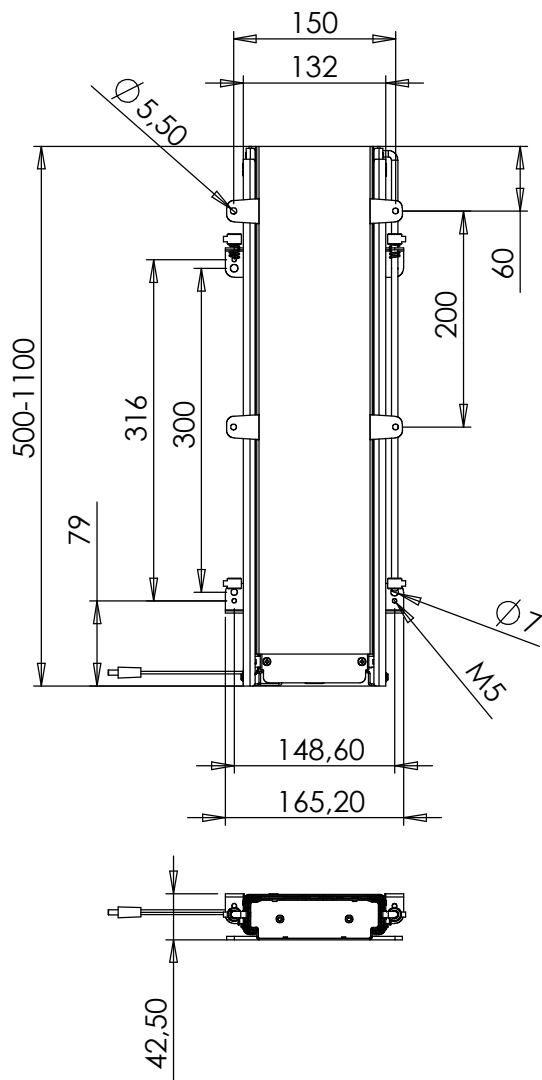

TS600

TS600 / MB600
(VESA 100x100, 100x200)

TS600 / MB600
(VESA 200x200)

DO NOT SCALE DRAWING SHEET 1 OF 7		WEIGHT:		 VENSET A/S Nygade 63 - 6900 Skjern - Denmark www.venset.com	
UNLESS OTHERWISE SPECIFIED: DIMENSIONS ARE IN MILLIMETERS TOLERANCES: LINEAR: According to ANGULAR: DIN 7168-m		NAME	DATE		
		DRAWN	jo	11-06-2013	
PROPRIETARY AND CONFIDENTIAL THE INFORMATION CONTAINED IN THIS DRAWING IS THE SOLE PROPERTY OF VENSET A/S. ANY REPRODUCTION IN PART OR AS A WHOLE WITHOUT THE WRITTEN PERMISSION OF VENSET A/S IS PROHIBITED.		CHECKED		TITLE: TS600 / MB600 main measures	
		Processes:			
		REMARKS:		DWG NO. 133040	
				REVISION 2	