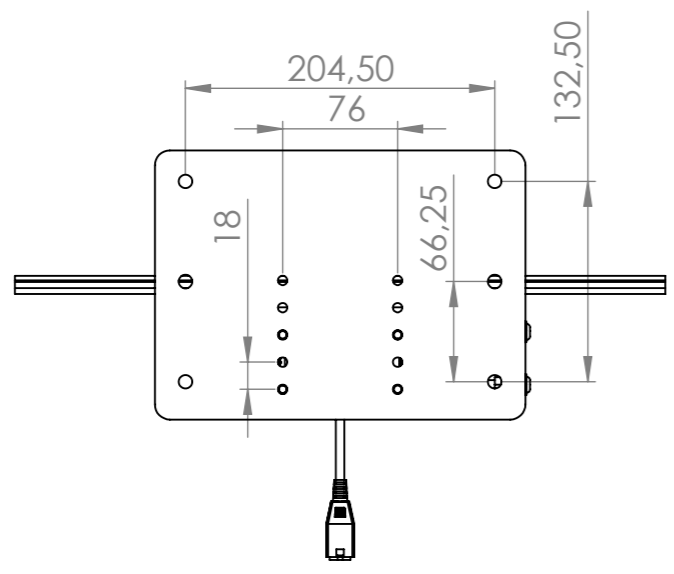

SECTION B-B
SCALE 1 : 5

DO NOT SCALE DRAWING		REVISION	
SCREENTECH			
TITLE: ST999 met beugelset klein (MB003)		DWG NO.	A3
SCALE: 1:20		SHEET 1 OF 1	