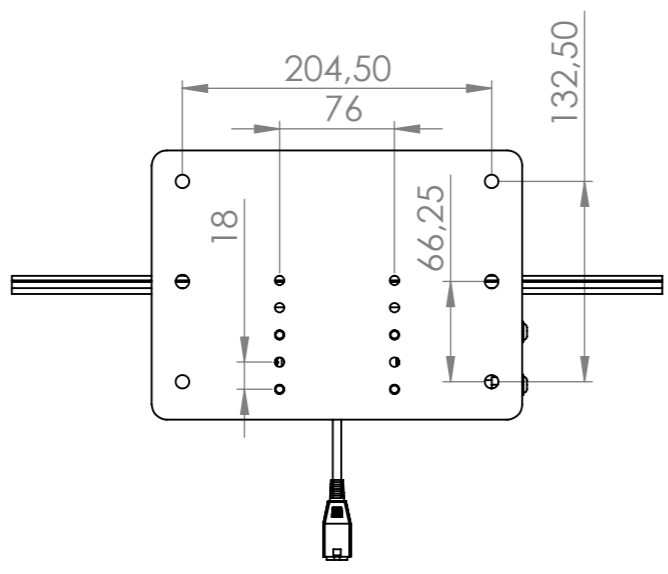

SECTION B-B  
SCALE 1 : 5

DO NOT SCALE DRAWING		REVISION	
<b>SCREENTECH</b>			
TITLE: ST660 met beugelset klein (MB003)		DWG NO.	A3
SCALE: 1:20		SHEET 1 OF 1	