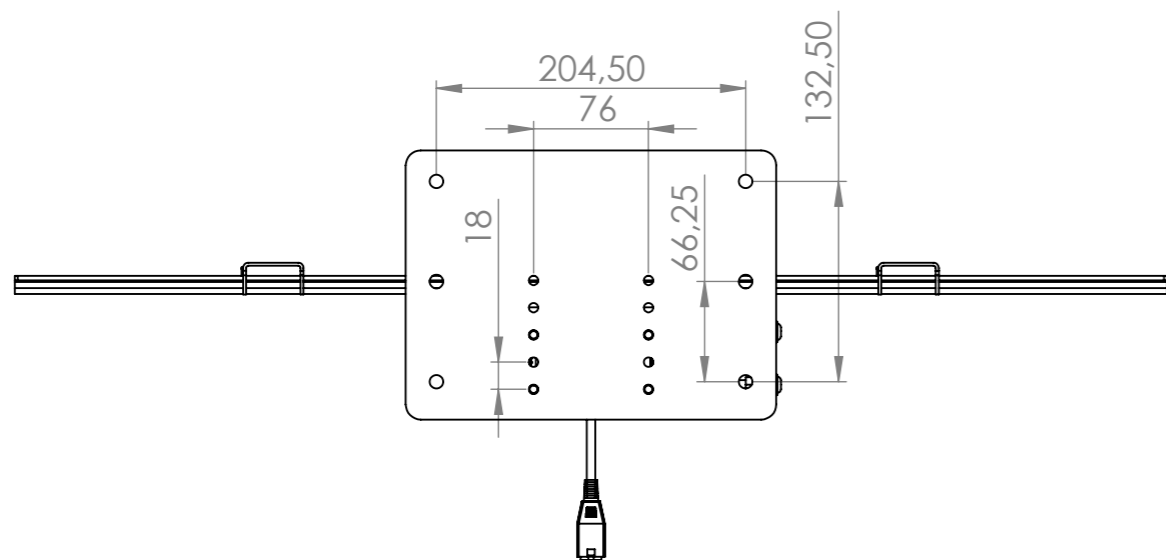

SECTION B-B
SCALE 1 : 5

DO NOT SCALE DRAWING		REVISION	
SCREENTECH			
TITLE: ST660 met beugelset groot (MB002)		DWG NO.	A3
SCALE: 1:20		SHEET 1 OF 1	