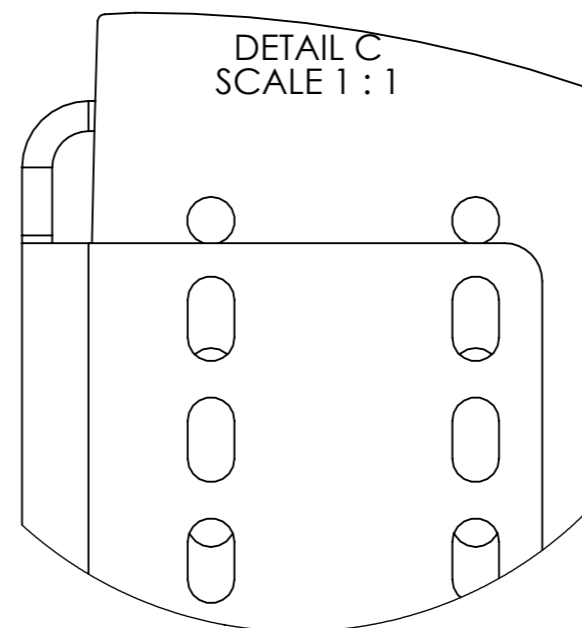

SECTION B-B
SCALE 1 : 5

DO NOT SCALE DRAWING		REVISION	
SCREENTECH			
TITLE: ST660 met beugelset groot (MB002)		DWG NO.	A3
SCALE: 1:20		SHEET 1 OF 1	